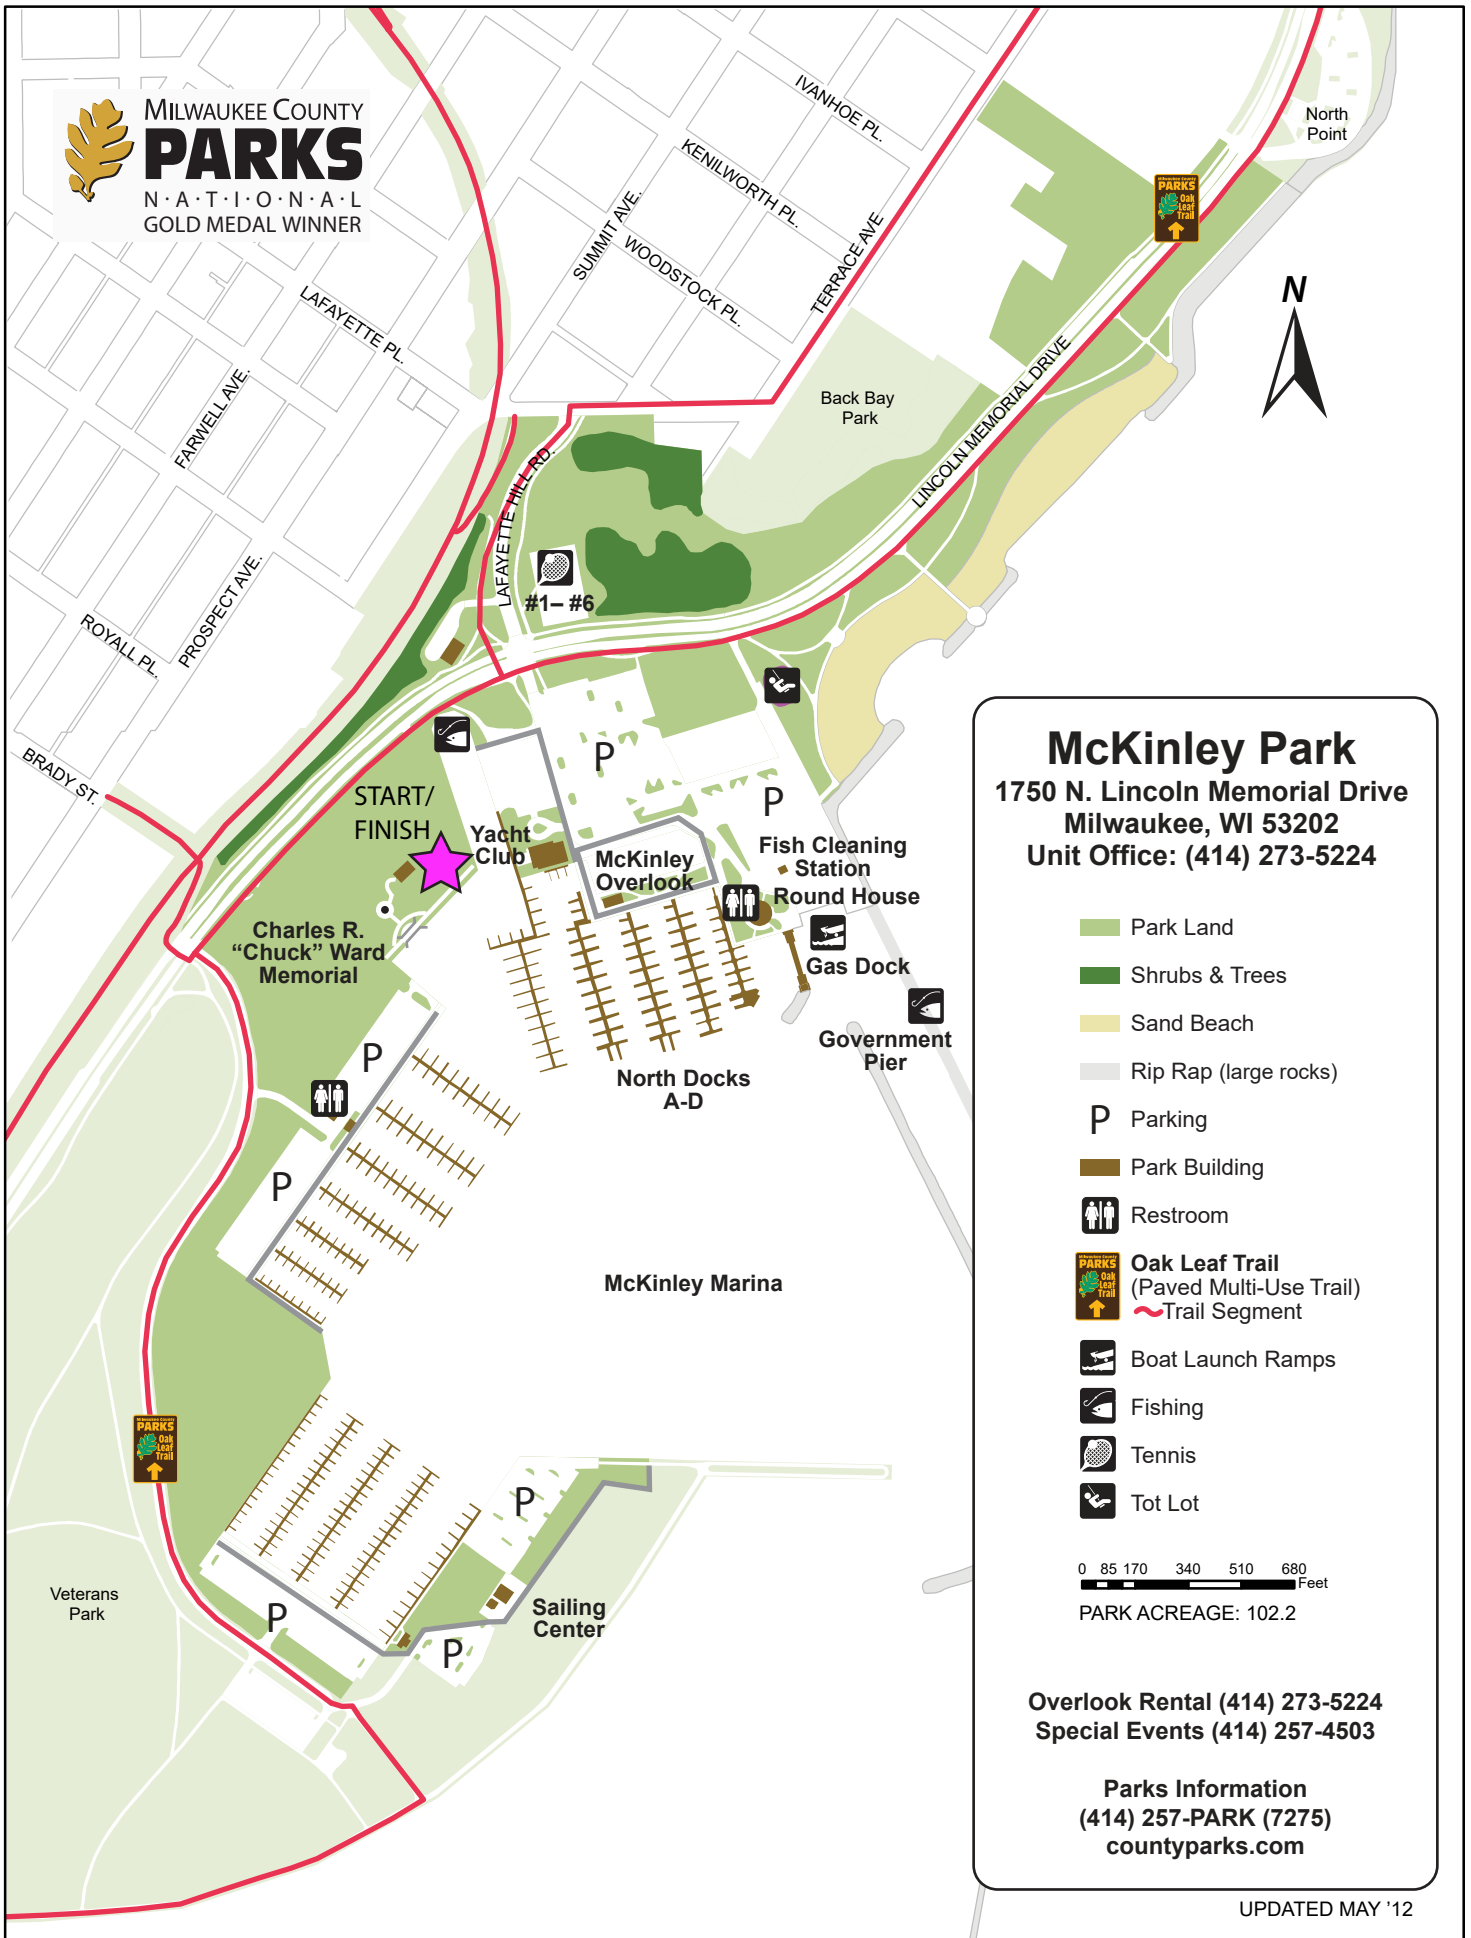

MILWAUKEE COUNTY
PARKS
N·A·T·I·O·N·A·L
GOLD MEDAL WINNER

McKinley Park
1750 N. Lincoln Memorial Drive
Milwaukee, WI 53202
Unit Office: (414) 273-5224

- Park Land
- Shrubs & Trees
- Sand Beach
- Rip Rap (large rocks)
- Parking
- Park Building
- Restroom
- Oak Leaf Trail**
(Paved Multi-Use Trail)
- Trail Segment
- Boat Launch Ramps
- Fishing
- Tennis
- Tot Lot

0 85 170 340 510 680 Feet
PARK ACREAGE: 102.2

Overlook Rental (414) 273-5224
Special Events (414) 257-4503

Parks Information
(414) 257-PARK (7275)
countyparks.com

UPDATED MAY '12

*Map courtesy of Milwaukee County Parks. <http://county.milwaukee.gov/Parks>